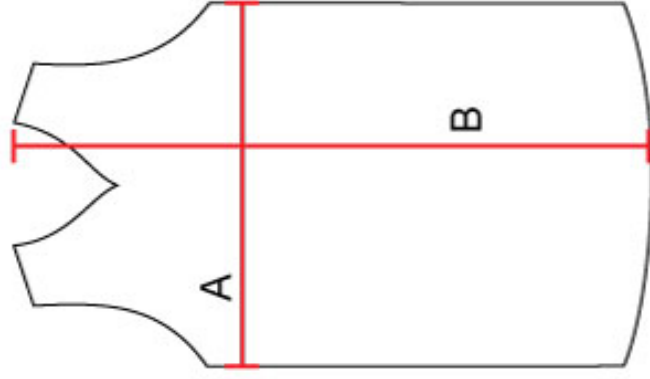

BASKETBALL UNIFORM SIZE CHART (KIDS)

	(A) WIDTH (in CM)	(B) LENGTH (in CM)	Suggested Height (in CM)
XS (18)	40	51	100 - 115
S (20)	42	54	115 - 125
M (22)	44	57	125 - 135
L (24)	46	60	135 - 145
XL (26)	48	63	145 - 155
2XL (28)	50	66	155 - 165

	(C) LENGTH (in CM)	Suggested Waist Size (in INCHES)
XS (18)	36	18 - 19
S (20)	38	19 - 21
M (22)	40	21 - 22
L (24)	42	22 - 23
XL (26)	44	23 - 24
2XL (28)	46	25 - 26