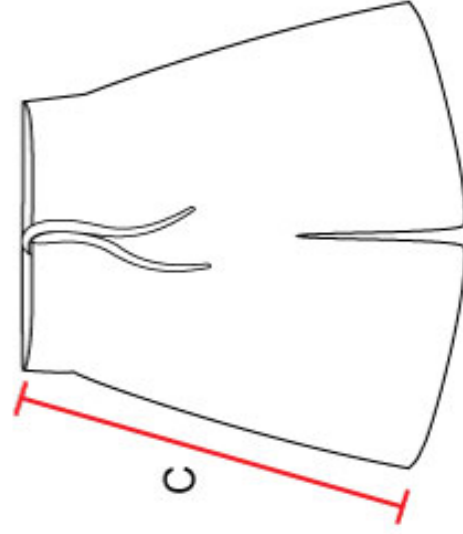

BASKETBALL UNIFORM SIZE CHART (KIDS)

	(A) WIDTH (in CM)	(B) LENGTH (in CM)	Suggested Height (in CM)
XS (18)	40	51	100 - 115
S (20)	42	54	115 - 125
M (22)	44	57	125 - 135
L (24)	46	60	135 - 145
XL (26)	48	63	145 - 155
2XL (28)	50	66	155 - 165

	(C) LENGTH (in CM)	Suggested Waist Size (in INCHES)
XS (18)	36	18 - 19
S (20)	38	19 - 21
M (22)	40	21 - 22
L (24)	42	22 - 23
XL (26)	44	23 - 24
2XL (28)	46	25 - 26